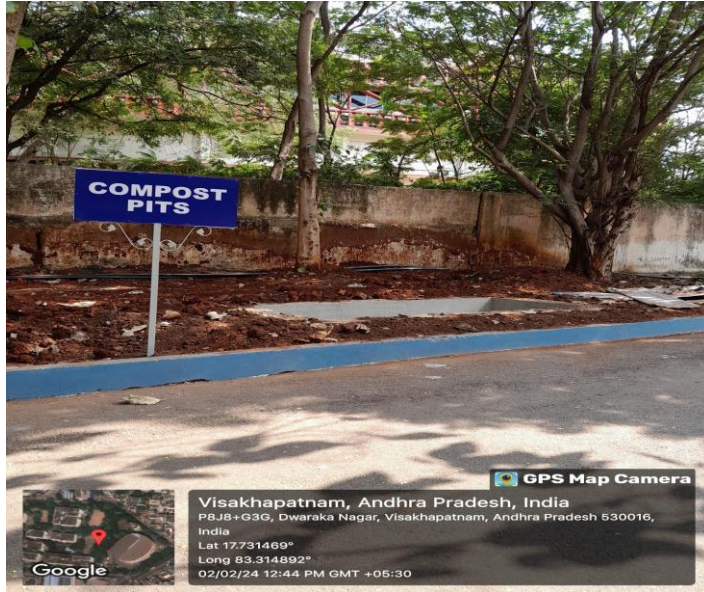

Dr. LANKAPALLI BULLAYYA COLLEGE

(Affiliated to Andhra University)
(Accredited by NAAC with "A" Grade)

Waste management through compost pits